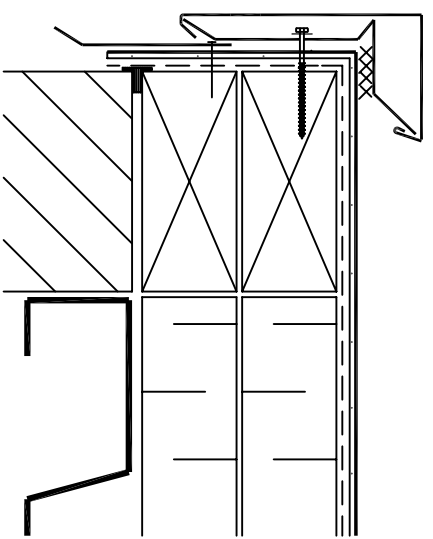

NOTE:

SecureEdge 2000

APPLY AN ADDITIONAL BEAD OF WATER CUT-OFF MASTIC ALONG THE EDGE OF THE MEMBRANE SPLICE THAT IS PERPENDICULAR TO THE SecureEdge ANCHOR BAR.

SecureEdge ANCHOR BAR OPTION

SecureEdge 3000

**30-YEAR
WARRANTY**

X3FB-1B

**CARLISLE SecureEdge™
ANCHOR BAR EDGING**

CARLISLE
Carlisle Syntec Incorporated